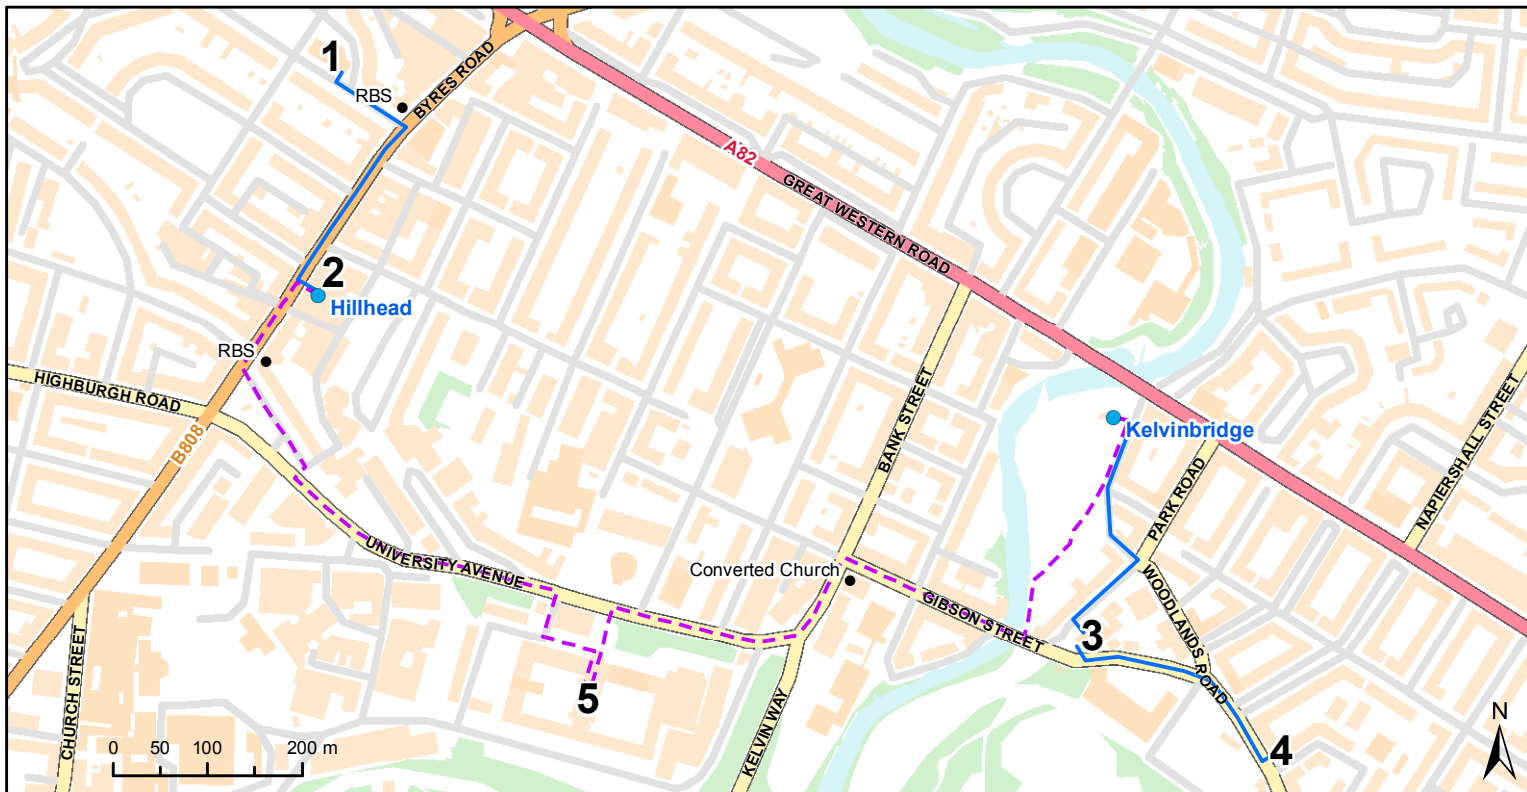

# Shapenote Scotland All-Day Singing 2017 Map and Timetable

- Underground Station
- Helpful landmark
- Walk under 5 minutes
- - - Walk 10-15 minutes

- 1 - Kelvinside Hillhead Parish Church (Friday 18th, 7.30 - 9.30pm)
- 2 - The Curler's Rest (Friday Night Social)
- 3 - St. Silas Church (Saturday 19th, 10am - 4pm)
- 4 - DRAM! (Saturday Night Social - private room)
- 5 - University Cloisters (Sunday 20th Informal Sing)